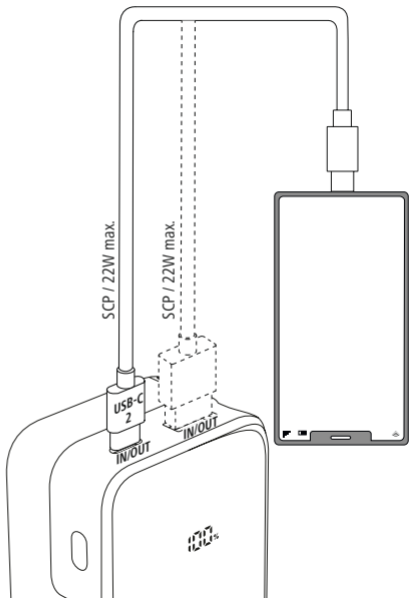

**INPUT USB-C:**  
5V/3A, 9V/2A

ON:

1x

OFF:

long press

**zZz**

5 sec.

AUTO OFF