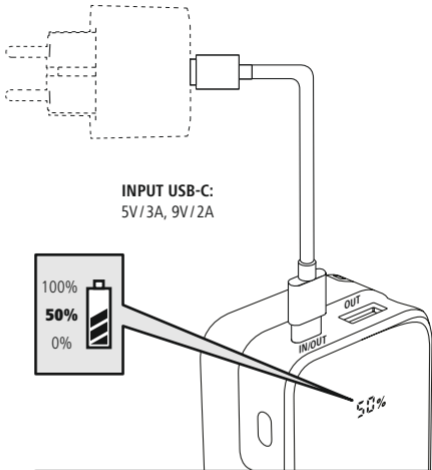

**INPUT USB-C:**  
5V/3A, 9V/2A

ON:

1x

OFF:

long press

**zZz**

5 sec.

AUTO OFF